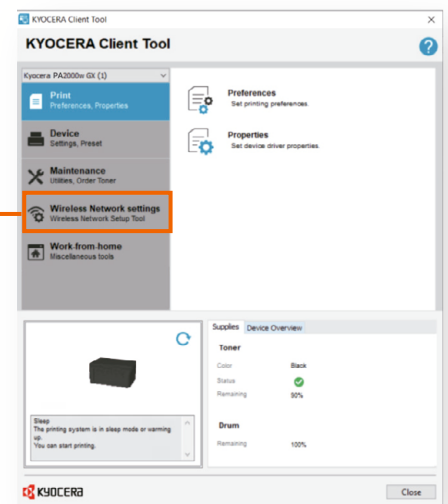

Simple and compact multifunctional printer for offices and homes

PA2000w

Monochrome MFP up to 21 Page Per Minute

Print

Wireless network or USB

Lightweight

Light and Compact

Due to its light and compact design, the device can be placed on the desk at a reachable distance to support your document tasks, whether you are in the office or working from home.

Easy to Use

The device features a simple and intuitive KYOCERA Client Tool, enabling users to easily print their documents.

Operation panel

+ Stop
+ Start

+ Wireless setup

KYOCERA Client Tool

*Image is for illustrative purposes only.
Descriptions may differ from the actual content due to page updates.

Easy Setup and Support

By accessing the online download center, users can view a step by step video that will walk them through the installation and also easily download necessary tools such as drivers and operator manuals. Furthermore, when there is a paper jam or the device runs out of paper during usage, the KYOCERA Client Tool displays popup messages to quickly guide you toward any assistance that may be needed. There is a QR code on the front of the printer for quick and easy access to How-To-Videos right from your smart device.