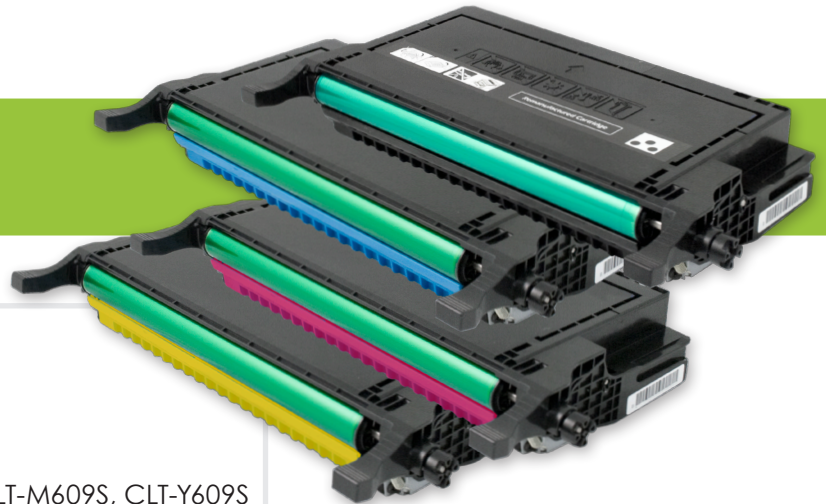

SAMSUNG CLP-770 SERIES

Specifications:

Brand:	Samsung
Description:	Toner Cartridge
OEM Number:	CLT-K609S, CLT-C609S, CLT-M609S, CLT-Y609S
ACM Number:	62710CLP770BK/CN/MA/YW
For Use In:	CLP-770ND
Print Yield:	7,000 Black / 7,000 Color
Price:	CALL!
U/M:	EA
Product Weight:	3 lb.
Box Dimensions:	14.5" x 4" x 9"
Master Carton:	6 CTG/MC

OEM vs. ACM Comparison

	OEM	ACM
Product Number:	CLT-K609S, CLT-C609S, CLT-M609S, CLT-Y609S	62710CLP770BK/ CN/MA/YW
Description:	Toner Cartridges	Toner Cartridges
Print Yield:	7,000 Black 7,000 Color	7,000 Black 7,000 Color
Price:	\$124.99 Black \$181.99 Color	CALL!